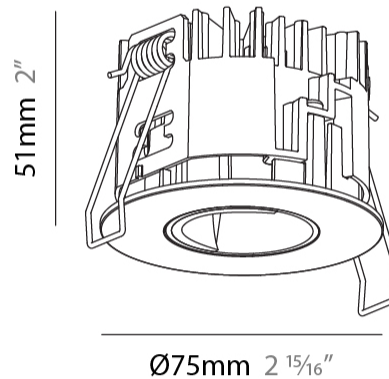

GENERAL

Series: Oiko Pro Round
Subseries: Oiko Pro Wallwash
Brand: Prolicht
Division: Architectural
Mounting Type: Recessed
Mounting Location: Ceiling
Subcategory: Downlight

PHYSICAL

Shape: Round
Diameter (mm): 75
Diameter (in): 2 15/16
Height (mm): 51
Height (in): 2
Ceiling Thickness (mm): 1 - 25
Ceiling Thickness (in): 1/16 - 1 3/16
Min. Recessing Depth (mm): 55
Min. Recessing Depth (in): 2 3/16
Light Distribution: Downlight
Diffuser: Lens Pack - Spread Lens / Linear Spread Lens / Honeycomb Louver
Fixture Finish: SSR / BKV / CWI / CRY / HAB / UFT / ITA / RUA / FTG / MYG / LOD / PUS / FRO / FUP / KIA / POP / BLS / SPG / MEY / GOH / GUM / CHC / COM / ABZ / JAG / OBR / MOS / ROR
Fixture Material: Aluminum Die Cast
Cut-out Measurements: 68mm / 2 11/16" Diameter

ELECTRICAL

Lamp Type: LED (Zhaga Standard)
Input Wattage (W): 14
Total Output Wattage (W): 12.7
Dimming: Dali Dimming
Driver Included: No
Driver Location: Recessed Housing
Driver Type: Constant Current - Universal (120Vac only for DALI driver)
Driver Class: Class 2
Input Voltage (V): 120 - 277
Constant Current (MA): 700

LED

Color Temperature (°K): 2700-6500 Tunable White
Max. Delivered Lumen (lm): 1216
Nominal Lumen (lm): 1460
CRI: >90 CRI
Lamp Life (hrs): 50000
Special LEDs offerings: Tunable White

OPTICAL

Adjustability: Fixed

RATINGS AND CERTIFICATIONS

Certified By: Certified for North American Standards
IP rating: IP20