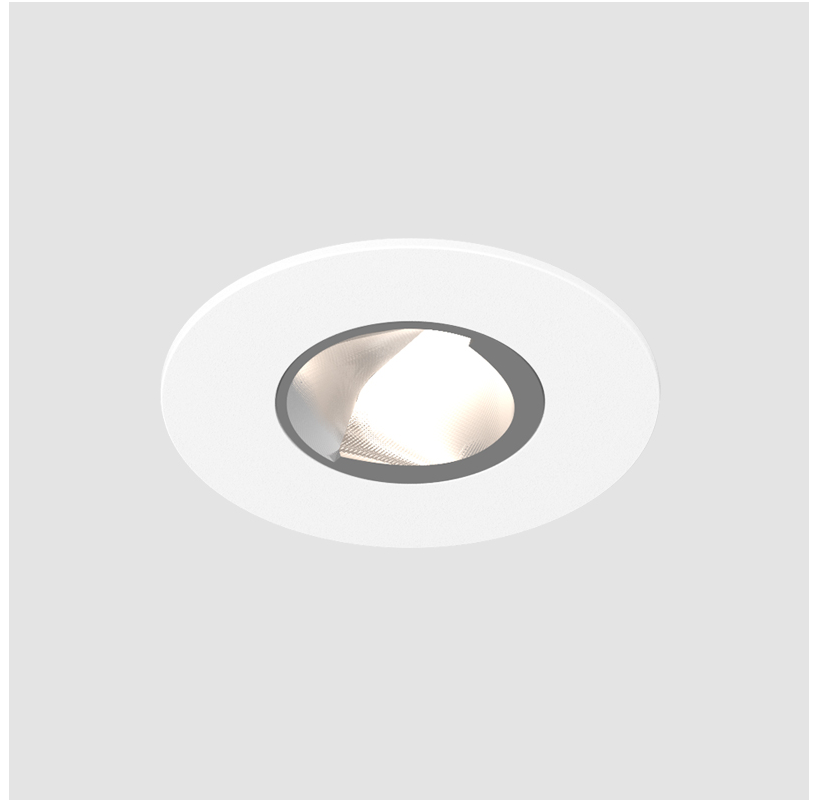

GENERAL

Series: Oiko Pro Round
Subseries: Oiko Pro Wallwash
Brand: Prolicht
Division: Architectural
Mounting Type: Recessed
Mounting Location: Ceiling
Subcategory: Downlight

PHYSICAL

Shape: Round
Diameter (mm): 75
Diameter (in): 2 15/16
Height (mm): 51
Height (in): 2
Ceiling Thickness (mm): 1 - 25
Ceiling Thickness (in): 1/16 - 1 3/16
Min. Recessing Depth (mm): 55
Min. Recessing Depth (in): 2 3/16
Light Distribution: Downlight
Diffuser: Lens Pack - Spread Lens / Linear Spread Lens / Honeycomb Louver
Fixture Finish: SSR / BKV / CWI / CRY / HAB / UFT / ITA / RUA / FTG / MYG / LOD / PUS / FRO / FUP / KIA / POP / BLS / SPG / MEY / GOH / GUM / CHC / COM / ABZ / JAG / OBR / MOS / ROR
Fixture Material: Aluminum Die Cast
Cut-out Measurements: 68mm / 2 11/16" Diameter

ELECTRICAL

Lamp Type: LED (Zhaga Standard)
Input Wattage (W): 14
Total Output Wattage (W): 12.7
Dimming: Dali Dimming
Driver Included: No
Driver Location: Recessed Housing
Driver Type: Constant Current - Universal (120Vac only for DALI driver)
Driver Class: Class 2
Input Voltage (V): 120 - 277
Constant Current (MA): 700

LED

Color Temperature (°K): 2700-6500 Tunable White
Max. Delivered Lumen (lm): 1216
Nominal Lumen (lm): 1460
CRI: >90 CRI
Lamp Life (hrs): 50000
Special LEDs offerings: Tunable White

OPTICAL

Adjustability: Fixed

RATINGS AND CERTIFICATIONS

Certified By: Certified for North American Standards
IP rating: IP20